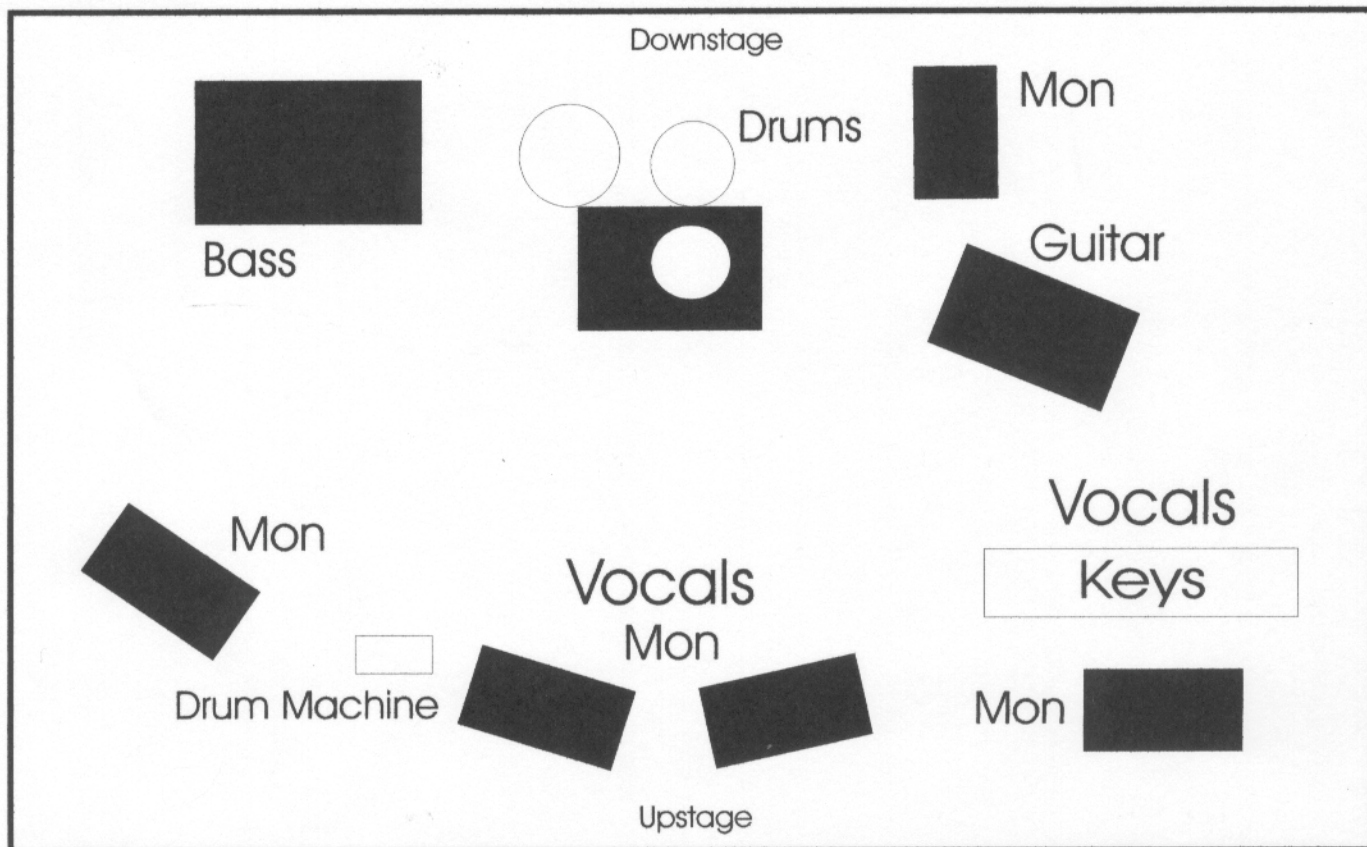

RootsRockSocietyStagePlot

16' x 20'

- 2 Shure Sm58 -Vocals
- 2 Boom Stands
- 3 Directs
- 5 Instrument Mics
- 16 or more channels
- 1 Analog or Digital Processor
- 1 CD or Stereo Cassette
- 3 Quads of A/C
- 5 Monitor wedges